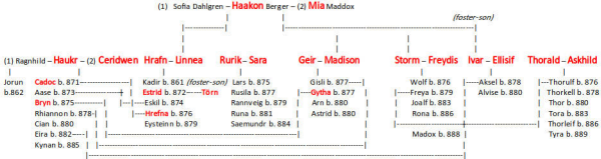

## VIKING RUNES SERIES – FAMILY TREE

\*\*\* Couples marked in red have had a published story

\*\*\* Couples with lines connecting them are married

© Christina Courtenay July 2024